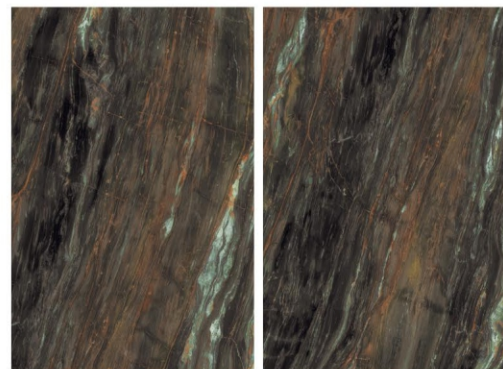

## AQUAMARINA

SP. COLOUR

RANDOM

1200 x 1800 mm

## BLENDARK CAMEL

RANDOM

SP. COLOUR

CONCEPT OF BLUEZEE BROWN

BLUEZEE BROWN

12000 x 1800

RANDOM

1200 x 1800 mm