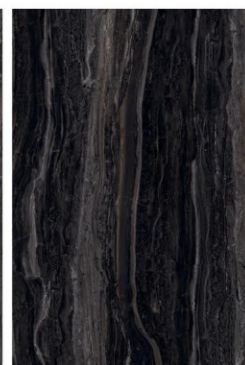

RANDOM

ESTERDA BLACK

RANDOM

**HG**  
HIGH GLOSS

CONCEPT OF GLAMOUR BLACK

**GLAMOUR BLACK**

12000 x 1800

RANDOM

**HG**  
HIGH GLOSS

ROLEX BLACK

**HG**  
HIGH GLOSS

RANDOM

**next  
generation  
marble  
slab**

**SP. COLOUR**

1200 x 1800 mm