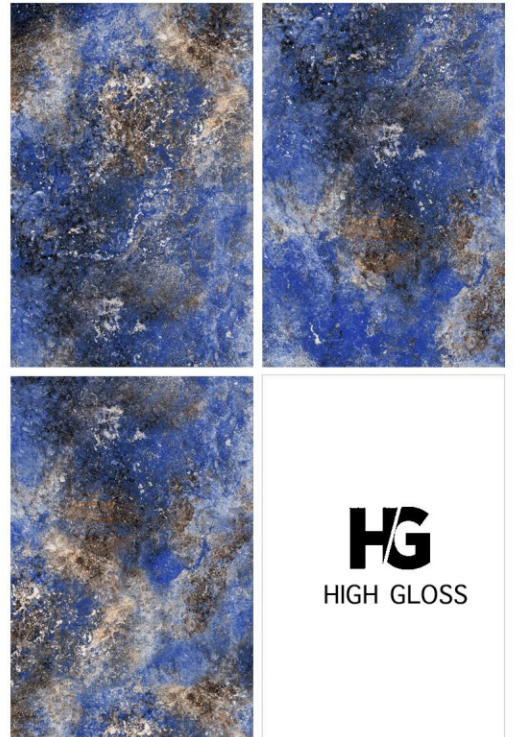

12000 x 1800

RANDOM

BRECCIA AURORA

**HG**  
HIGH GLOSS

RANDOM

CELLOSIA BLUE

Resturent

RANDOM

HG

HIGH GLOSS

CONCEPT OF ELIOTT GREY

ELIOTT GREY

12000 x 1800

RANDOM

EMERALD JADE

**HG**  
HIGH GLOSS