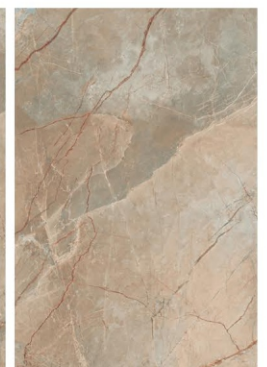

## BLENDARK CAMEL

RANDOM

SP. COLOUR

CONCEPT OF BLUEZEE BROWN

BLUEZEE BROWN

12000 x 1800

RANDOM

1200 x 1800 mm