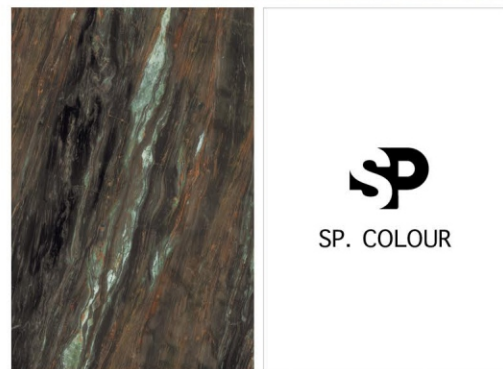

## AQUAMARINA

SP. COLOUR

RANDOM

1200 x 1800 mm

## BLENDARK CAMEL

RANDOM

SP. COLOUR

CONCEPT OF BLUEZEE BROWN

BLUEZEE BROWN

12000 x 1800

RANDOM

1200 x 1800 mm