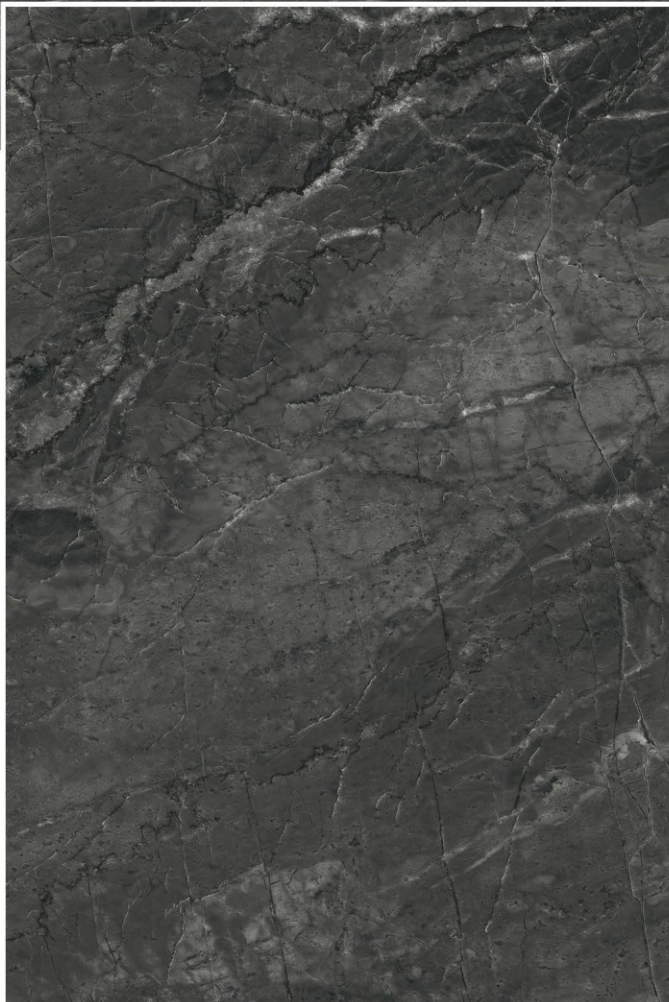

FLORIANA MOSH

RANDOM

C
CARVING