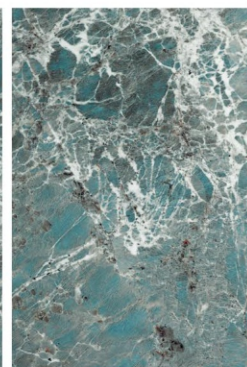

12000 x 1800

RANDOM