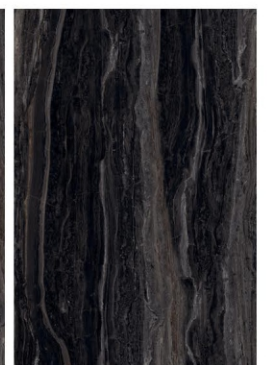

RANDOM

ESTERDA BLACK

RANDOM

**HG**  
HIGH GLOSS

CONCEPT OF GLAMOUR BLACK

**GLAMOUR BLACK**

12000 x 1800

RANDOM

**HG**  
HIGH GLOSS

ROLEX BLACK

**HG**  
HIGH GLOSS

RANDOM

**next  
generation  
marble  
slab**

**SP. COLOUR**

1200 x 1800 mm