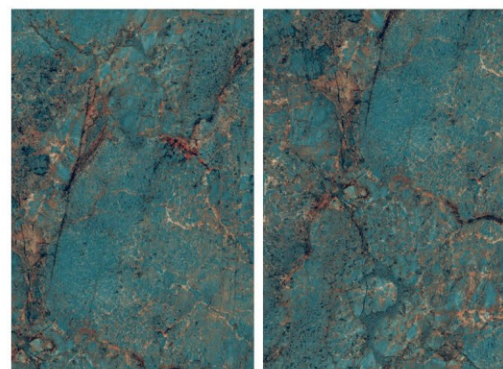

1200 x 1800 mm

AMAZONITE AQUA

RANDOM

SP. COLOUR