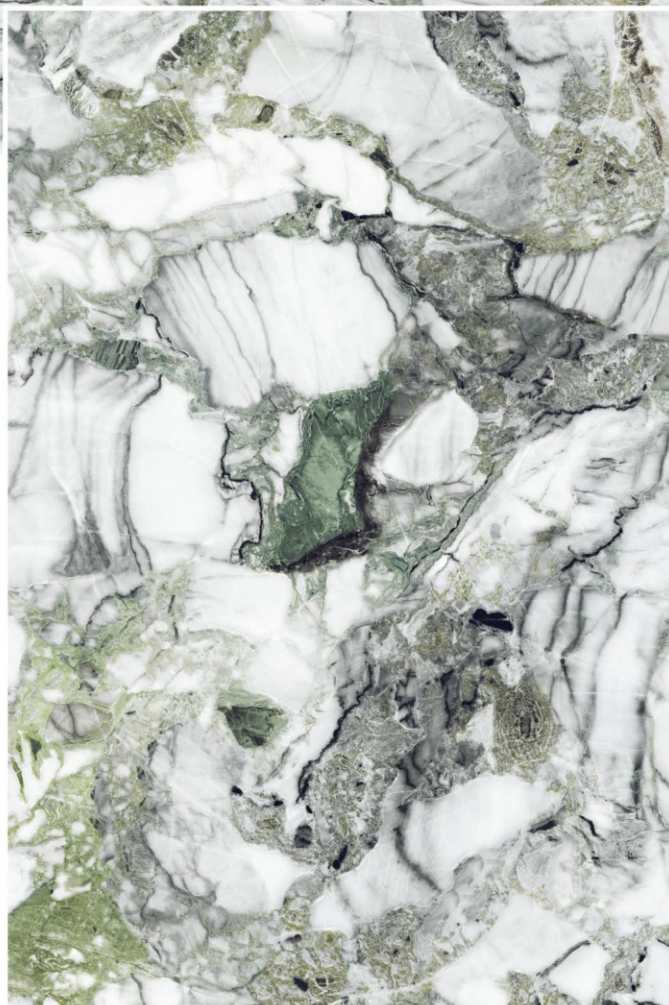

1200 x 1800 mm

STONEX GREEN

SP. COLOUR

RANDOM