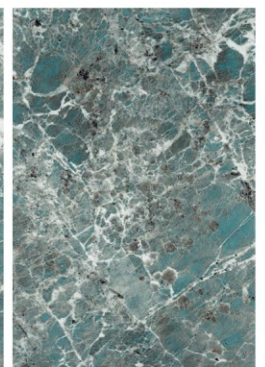

12000 x 1800

RANDOM