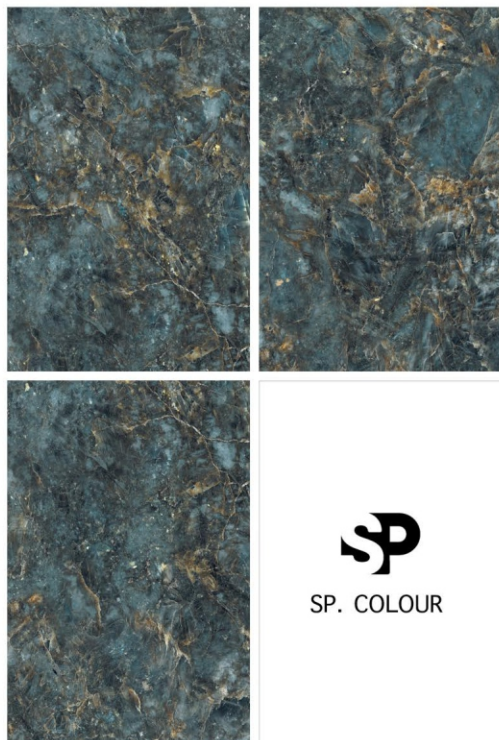

1200 x 1800 mm

ALMOND GREEN

RANDOM

SP. COLOUR