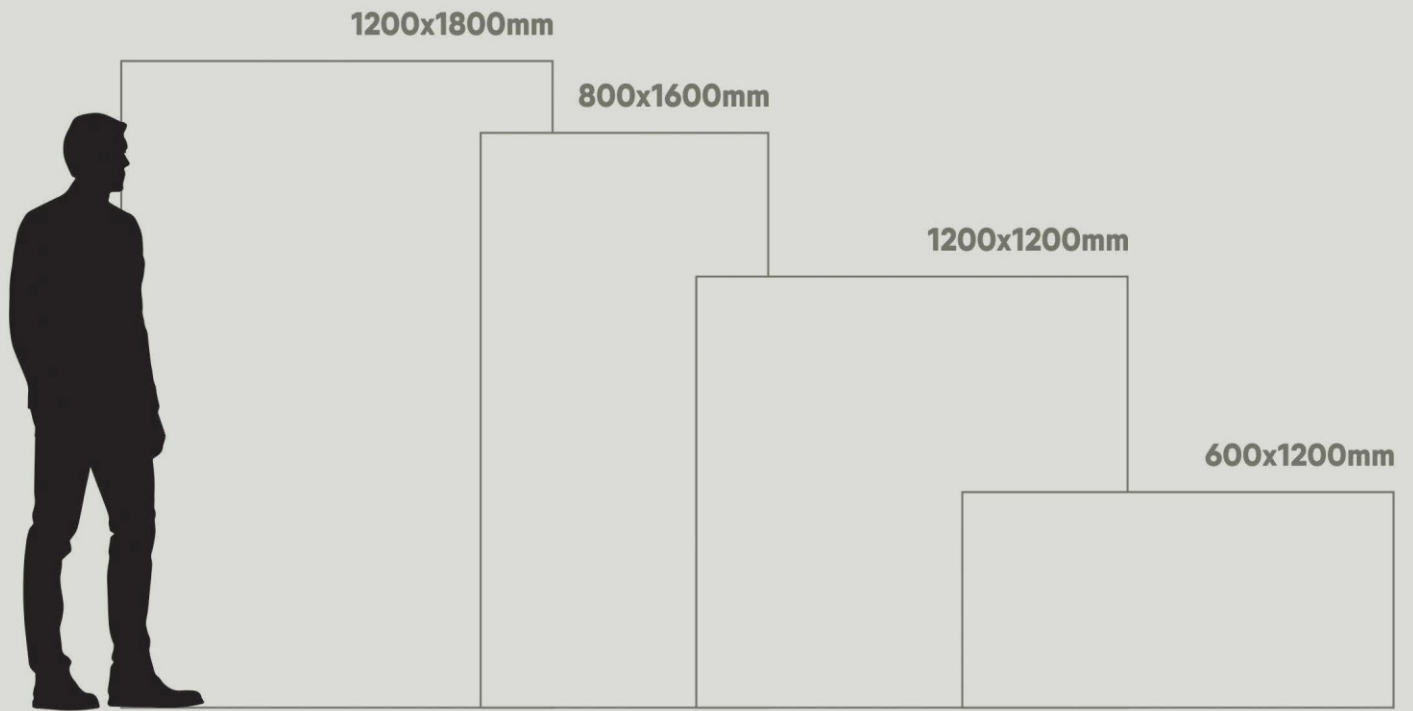

**HELIS CERAMICA**  
Strength In Shine

**1200x1800** —

CREATIVE  
FROM  
ITS  
CORE

**1200x1800mm**  
120x180cm

## AMAZONITE RENOIR

12000 x 1800

RANDOM

1200 x 1800 mm

## AQUAMARINA

SP. COLOUR

RANDOM

1200 x 1800 mm

## EXOTIC WHITE

SP. COLOUR

RANDOM

1200 x 1800 mm