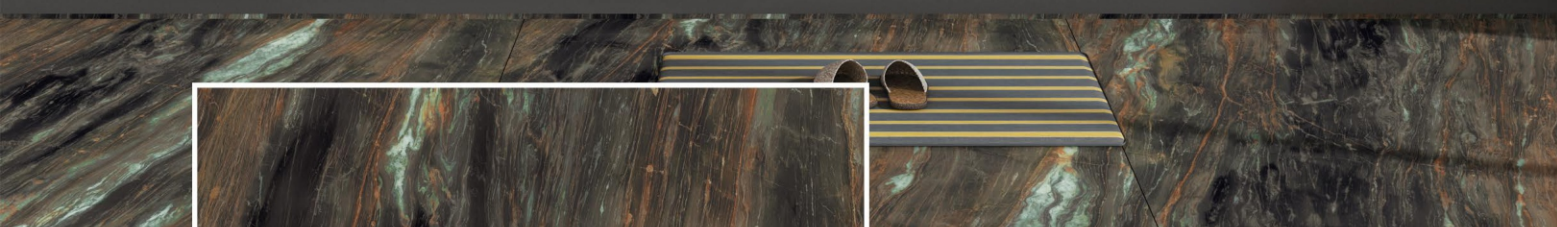

## AQUAMARINA

SP. COLOUR

RANDOM

1200 x 1800 mm

## BLENDARK CAMEL

RANDOM

SP. COLOUR

CONCEPT OF BLUEZEE BROWN

BLUEZEE BROWN

12000 x 1800

RANDOM

1200 x 1800 mm