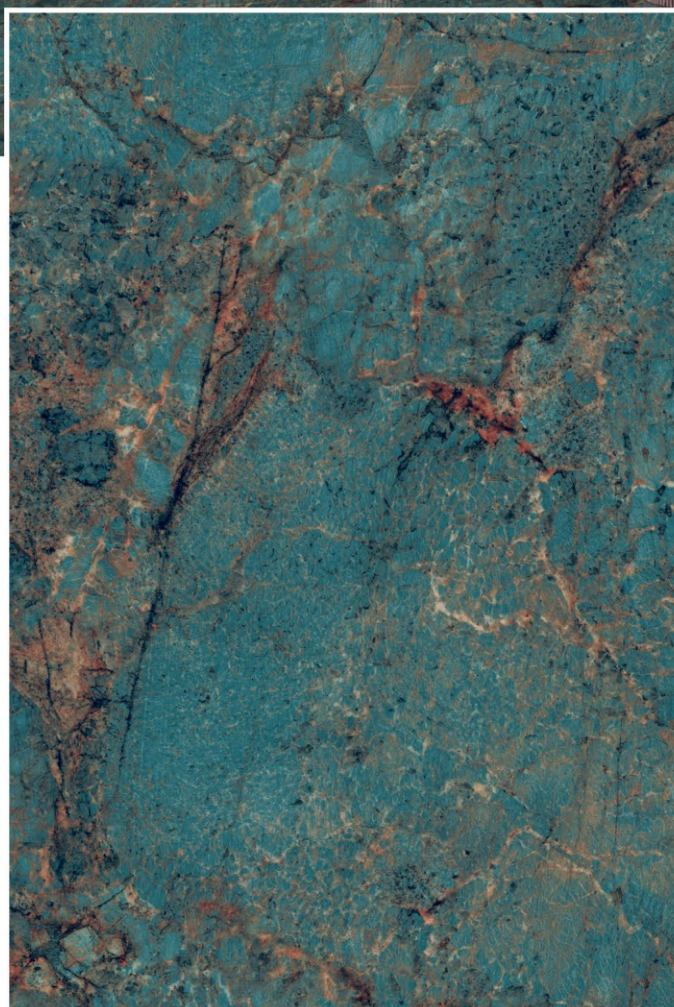

1200 x 1800 mm

AMAZONITE AQUA

RANDOM

SP. COLOUR