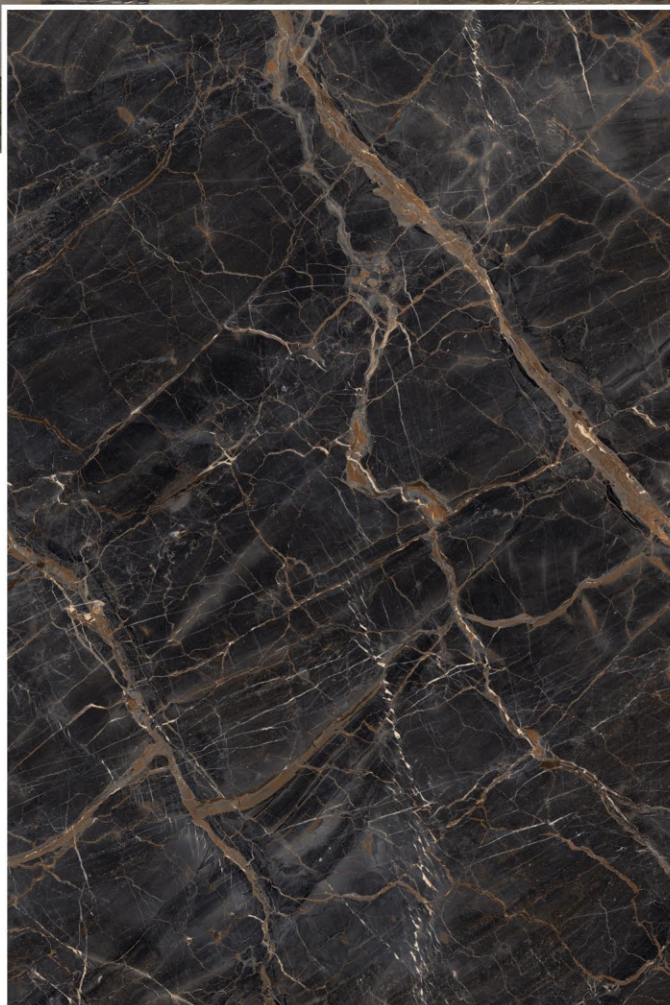

ESTERDA BLACK

RANDOM

HG
HIGH GLOSS