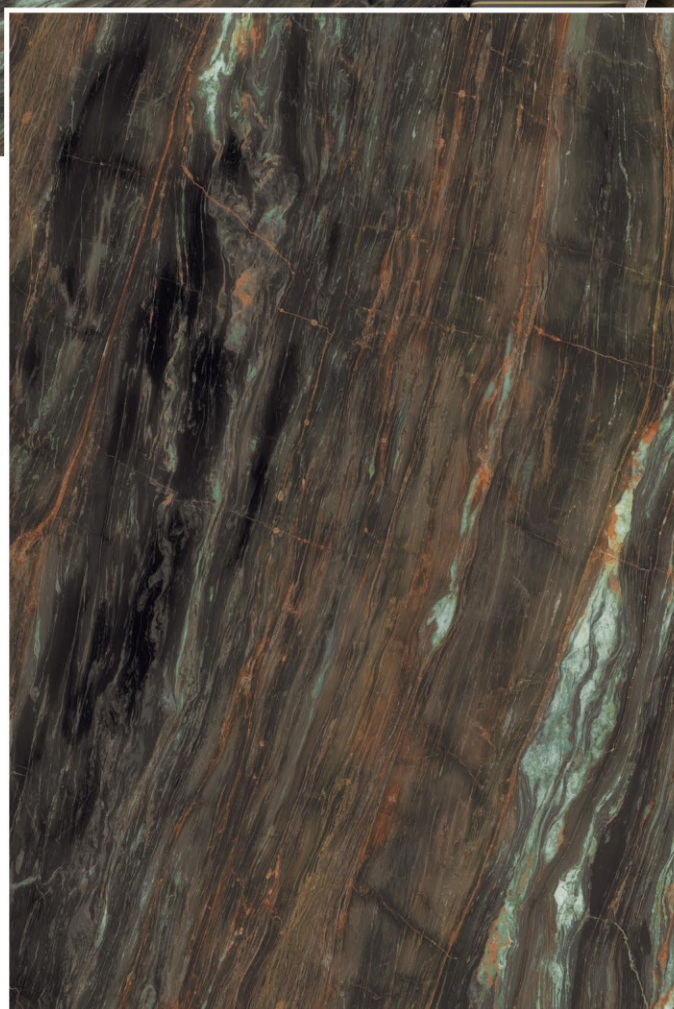

1200 x 1800 mm

BLENDARK CAMEL

RANDOM

SP. COLOUR