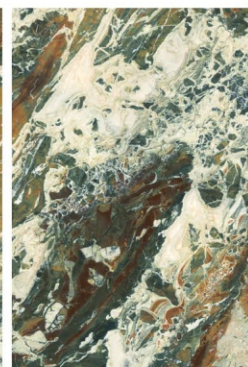

## ROME ROYALE

RANDOM

SP. COLOUR

CONCEPT OF SERVOLINE GREEN

SERVOLINE GREEN

12000 x 1800

RANDOM

1200 x 1800 mm

## STONEX GREEN

SP. COLOUR

RANDOM

**next  
generation  
marble  
slab**

**CARVING**

AGUSTINE GREY

RANDOM