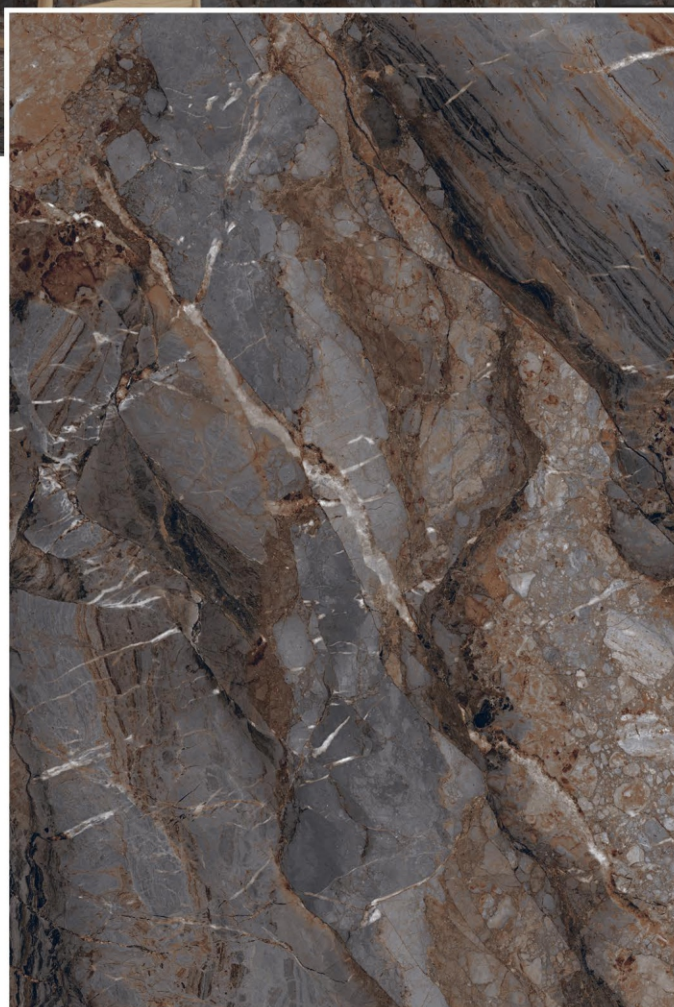

1200 x 1800 mm

CASACADE SPIDER

RANDOM

SP. COLOUR