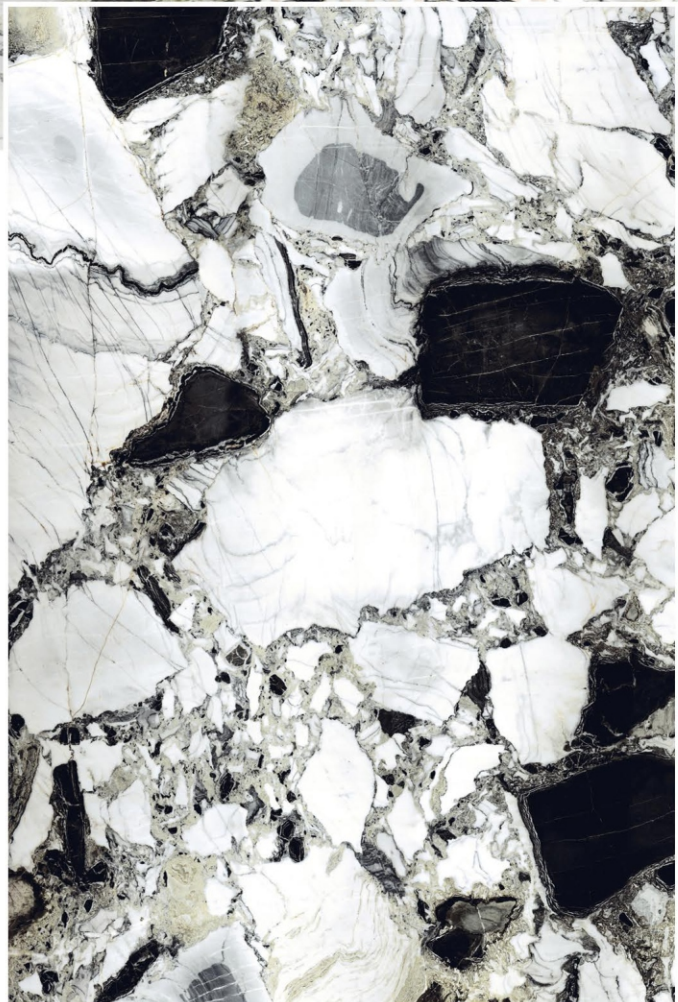

HG

HIGH GLOSS

CONCEPT OF ELIOTT GREY

ELIOTT GREY

12000 x 1800

RANDOM

EMERALD JADE

**HG**  
HIGH GLOSS