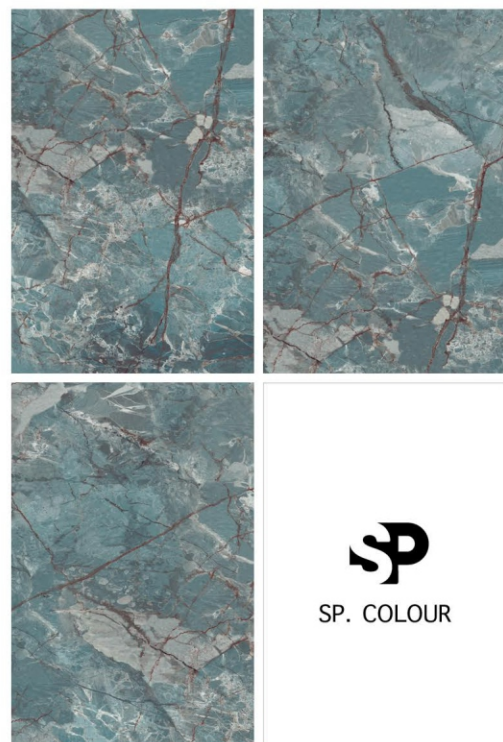

1200 x 1800 mm

GLIZZ AQUA

RANDOM

SP. COLOUR