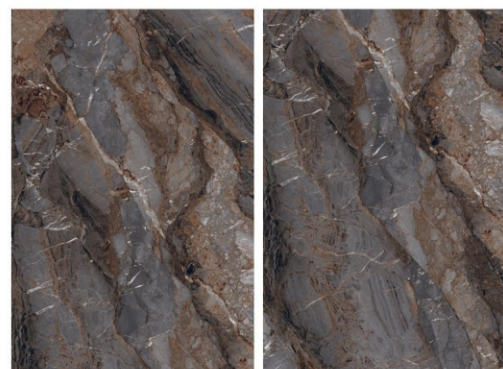

1200 x 1800 mm

CASACADE SPIDER

RANDOM

SP. COLOUR