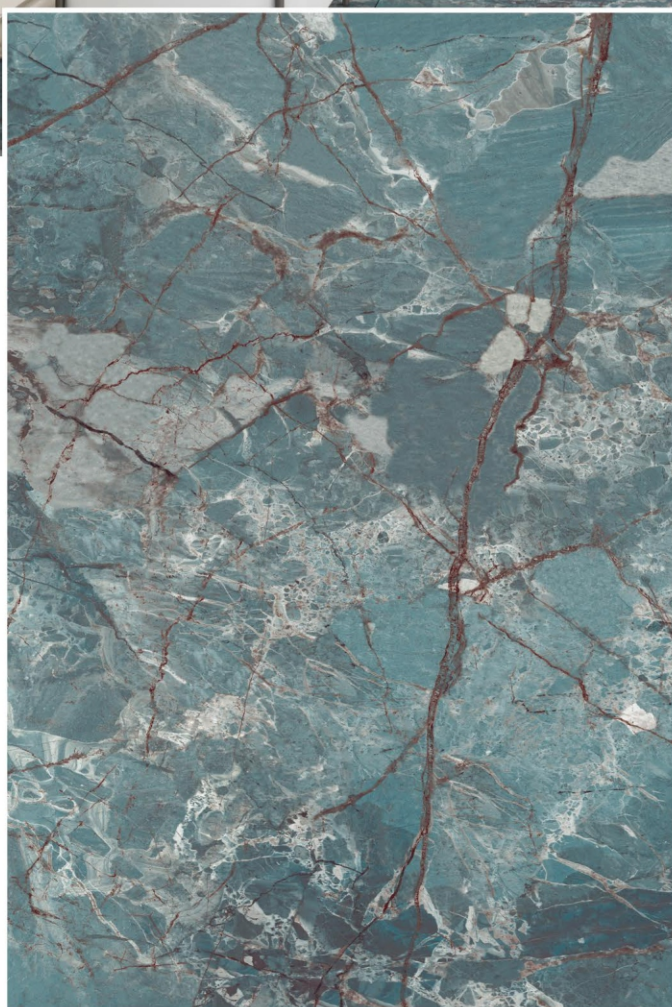

1200 x 1800 mm

GLIZZ AQUA

RANDOM

SP. COLOUR