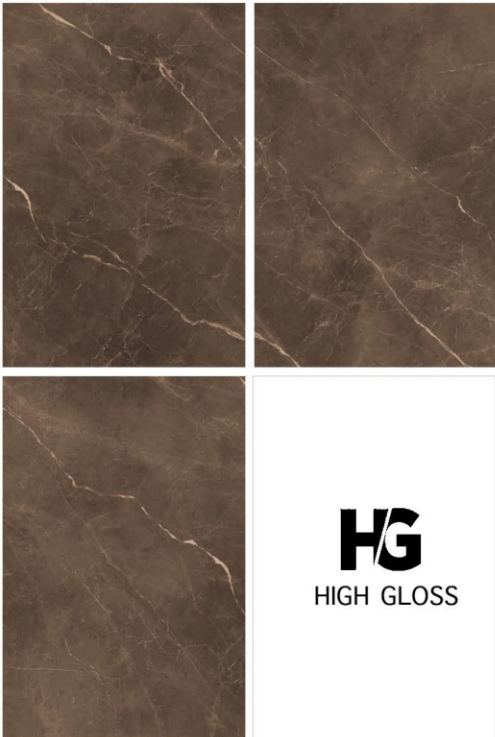

ARMANI COOPER

RANDOM