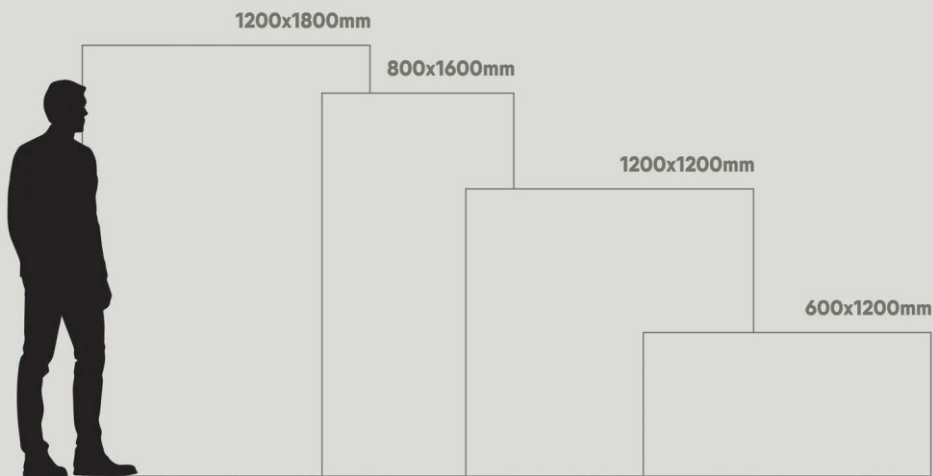

HELIS CERAMICA
Strength In Shine

1200x1800 —

CREATIVE
FROM
ITS
CORE

1200x1800mm
120x180cm

fantastic format

Taking into account the new demands of the world of architecture and interior design, Our launches new formats of slim slab marble tiles in large dimensions with the additions of 1200x1800mm expanding its range of technical solutions & innovation for better lifestyle.

CONCEPT OF BEETEL CREMA

BEETEL CREMA

1200 x 1800

RANDOM

1200 x 1800 mm

BEETEL GRIS

RANDOM

1200 x 1800 mm