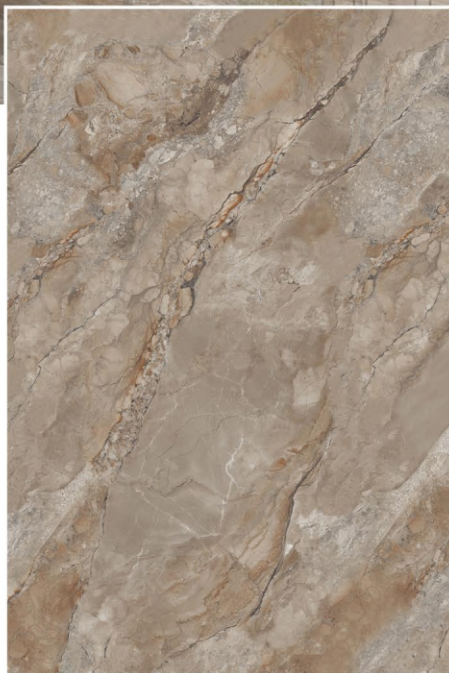

1200 x 1800 mm

FLORENT BROWN

RANDOM