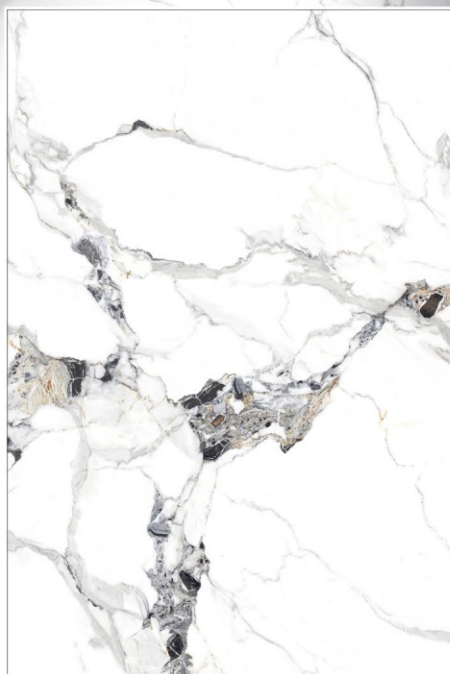

1200 x 1800 mm

MEDECIA MARBLE