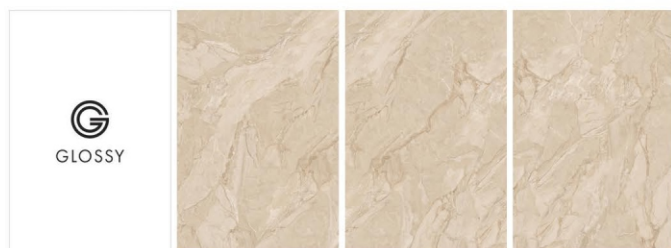

1200 x 1800

RANDOM