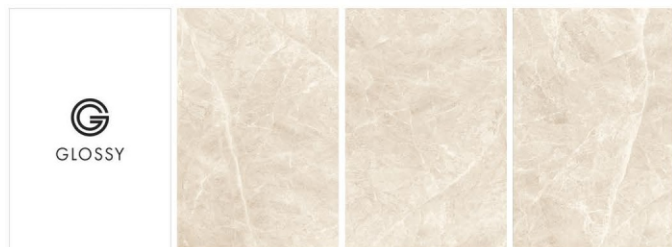

CONCEPT OF BEETEL CREMA

BEETEL CREMA

1200 x 1800

RANDOM

1200 x 1800 mm

BEETEL GRIS

RANDOM

1200 x 1800 mm