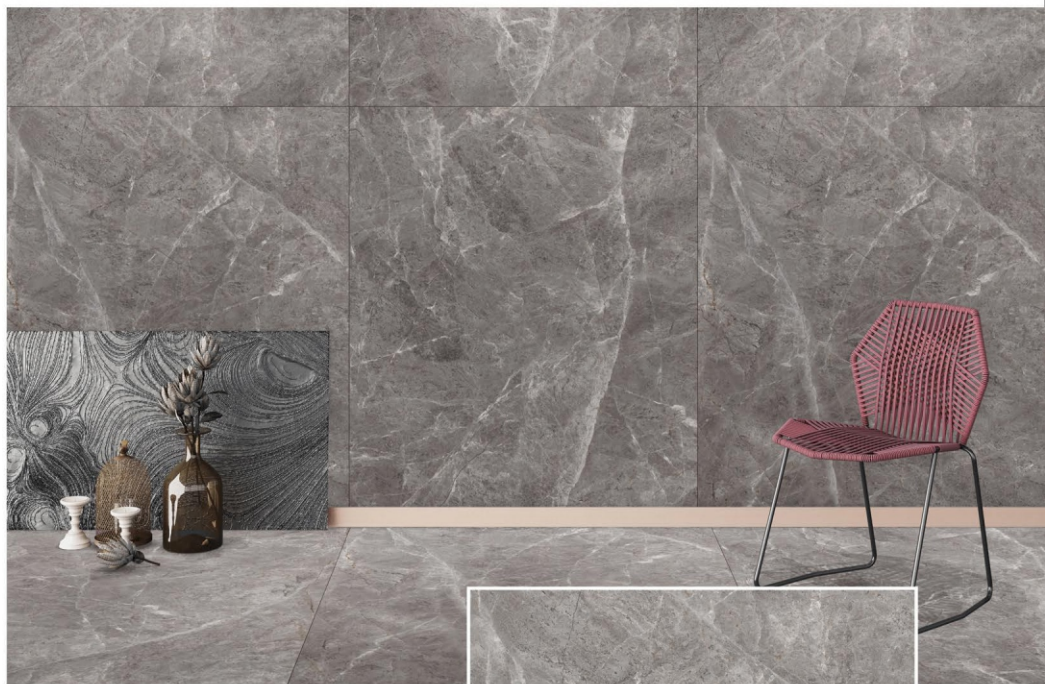

CONCEPT OF BEETEL CREMA

BEETEL CREMA

1200 x 1800

RANDOM

1200 x 1800 mm

BEETEL GRIS

RANDOM

1200 x 1800 mm