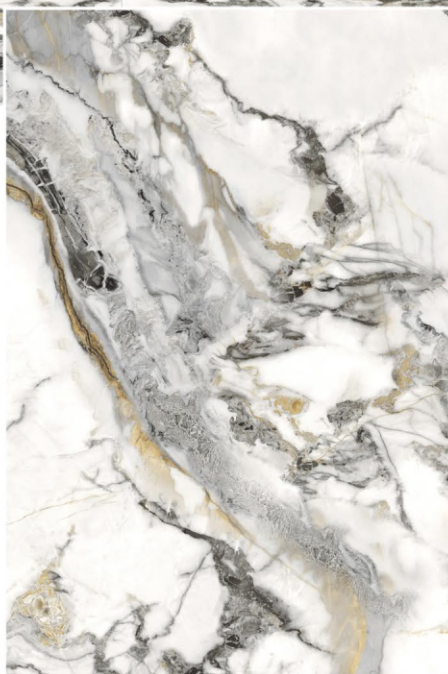

1200 x 1800 mm

SHIFFON MARBELLA

GLOSSY

RANDOM