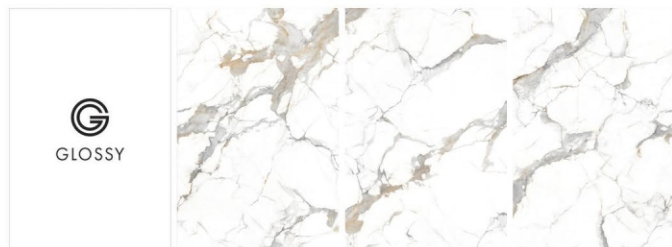

FITZ IVORY

RANDOM

GLOSSY

CONCEPT OF FLAIR WHITE

FLAIR WHITE

1200 x 1800

RANDOM

1200 x 1800 mm