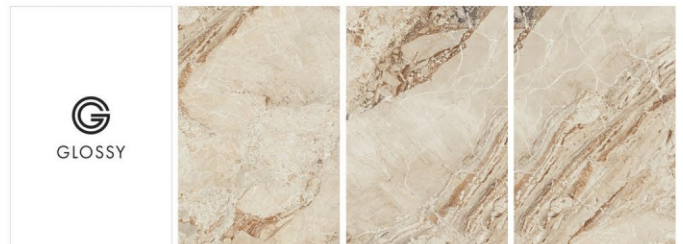

1200 x 1800

RANDOM