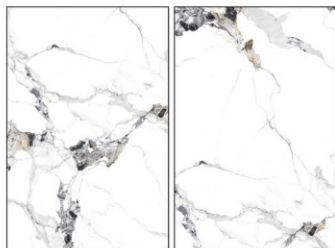

1200 x 1800 mm

MEDECIA MARBLE