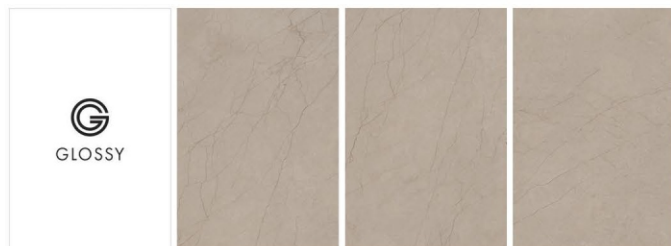

DELICE GRIEGE

RANDOM

GLOSSY

CONCEPT OF DELICE SEPIA

DELICE SEPIA

1200 x 1800

RANDOM

1200 x 1800 mm