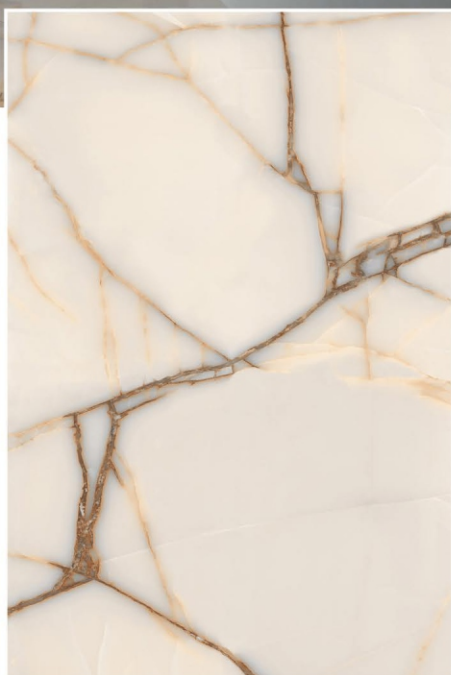

1200 x 1800 mm

CRYSTAL ONYX

RANDOM

GLOSSY