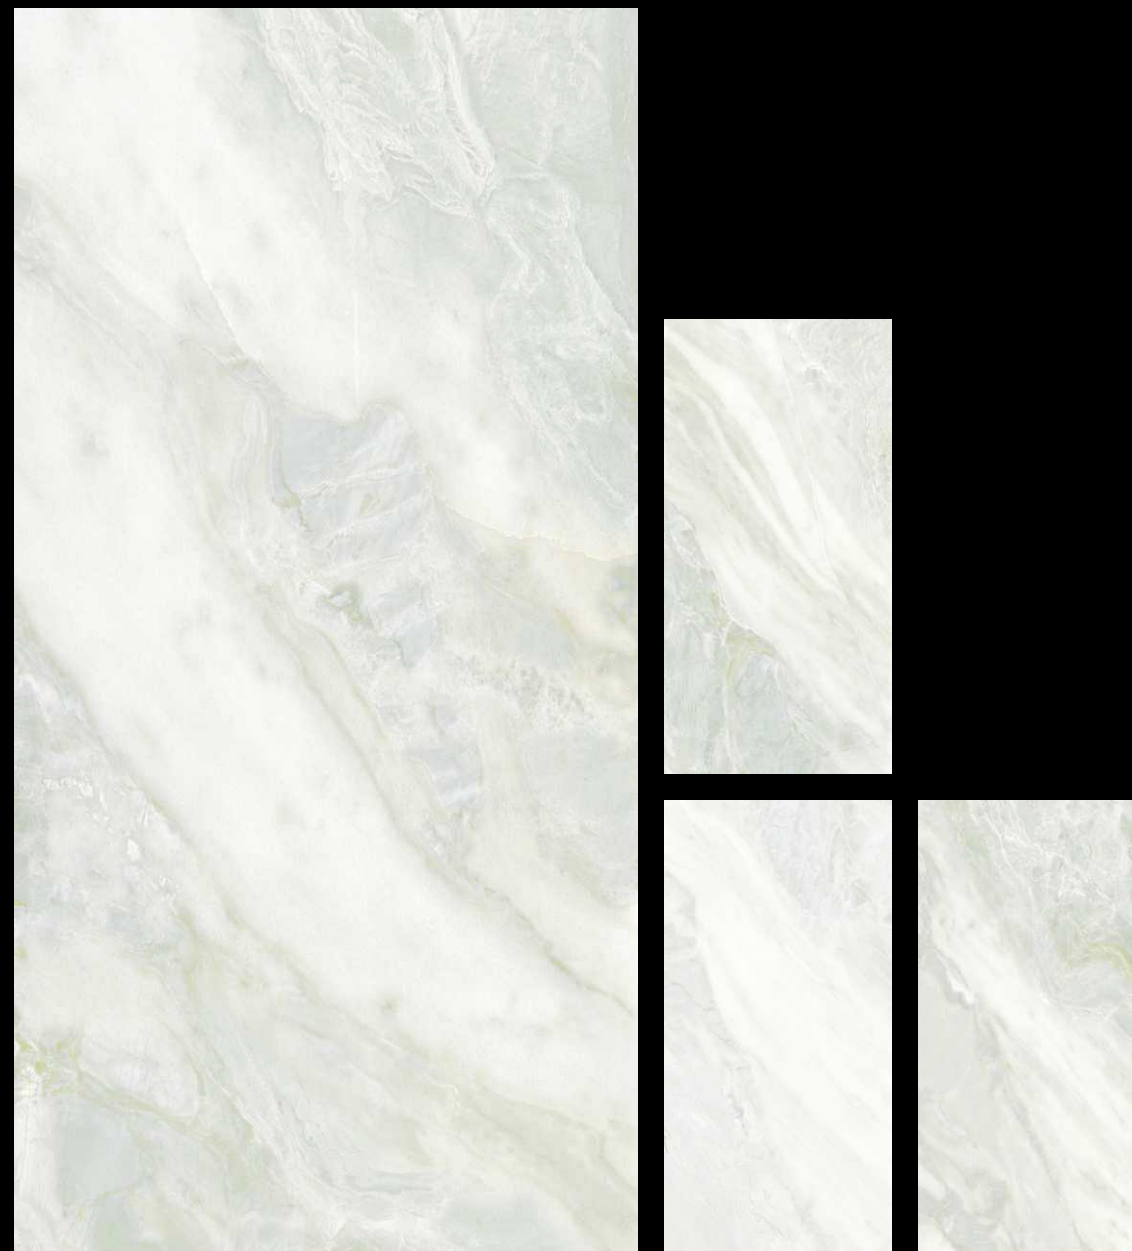

ARAVALI

Finish | **GLOSSY**

Size | **800x1200MM**
800x1600MM

ARAVALI GREEN

Random : 4