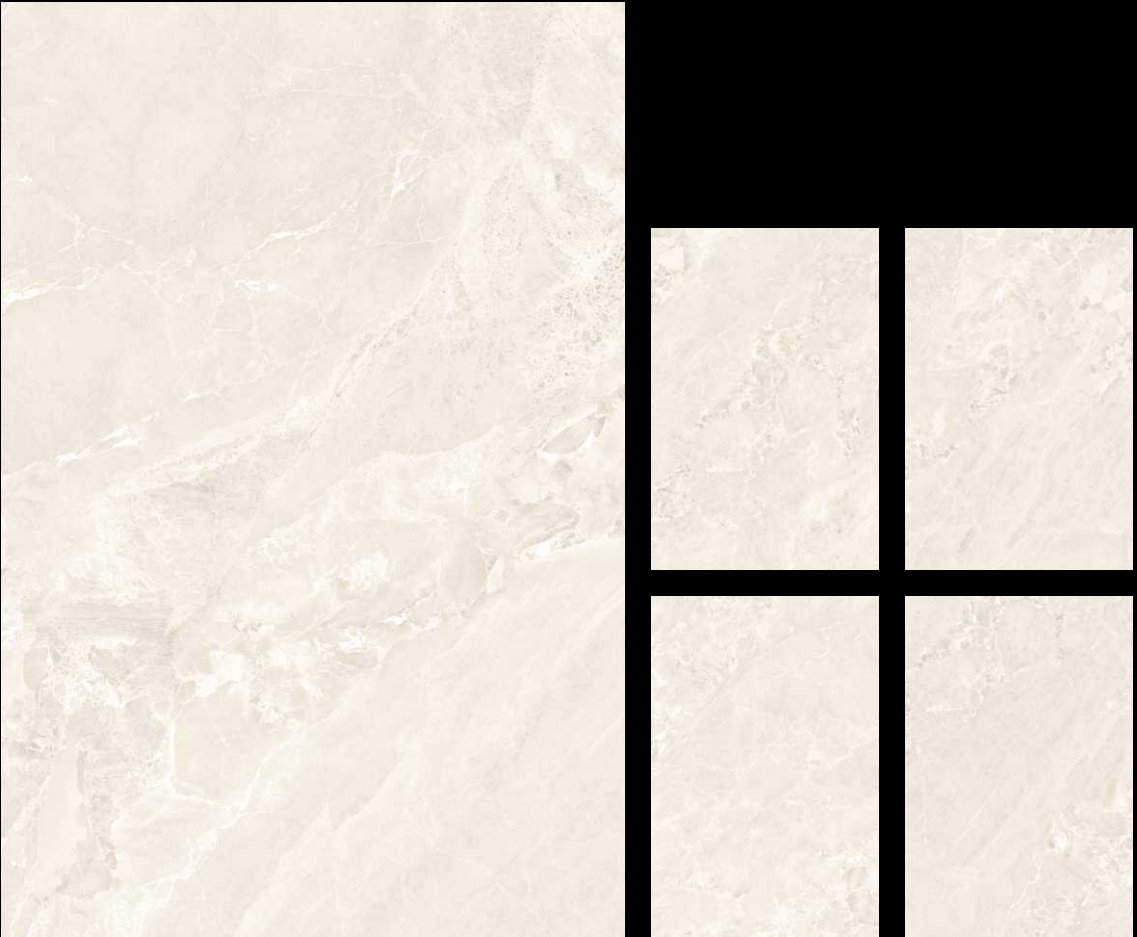

CASTANO IVORY

Random : 5