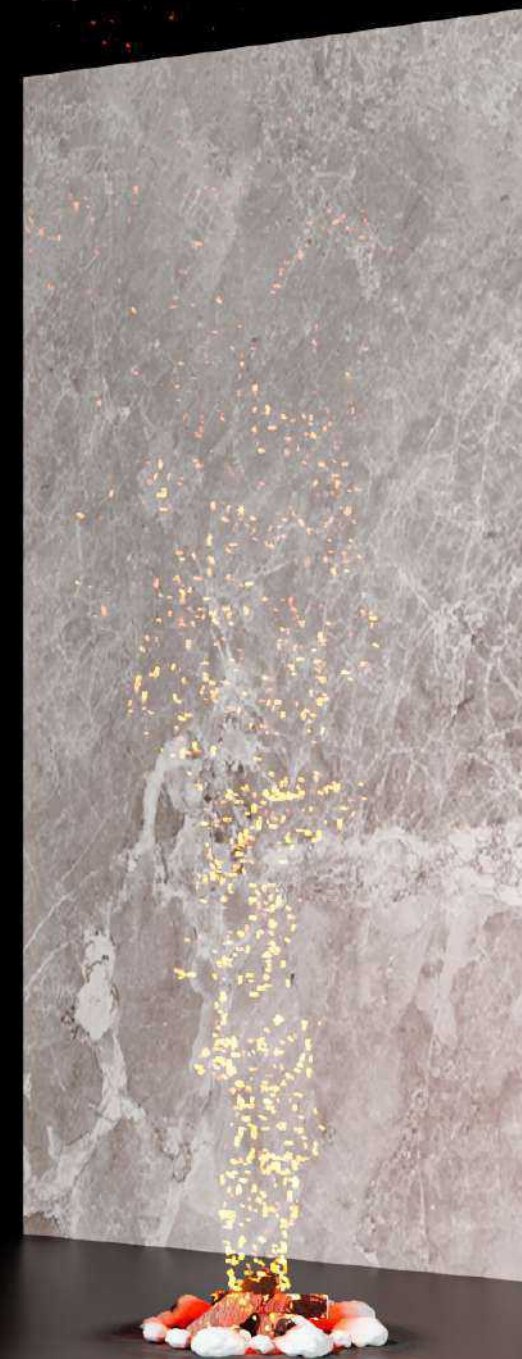

2 Different Sizes 800x1600MM & 800x1200MM

Our fire-resistant ceramic tiles are not just a visual delight; they are a testament to our commitment to creating spaces that prioritize safety without sacrificing elegance. Crafted using modern technology and adhering to the highest industry standards, these tiles have been engineered to resist the devastating effects of fire.