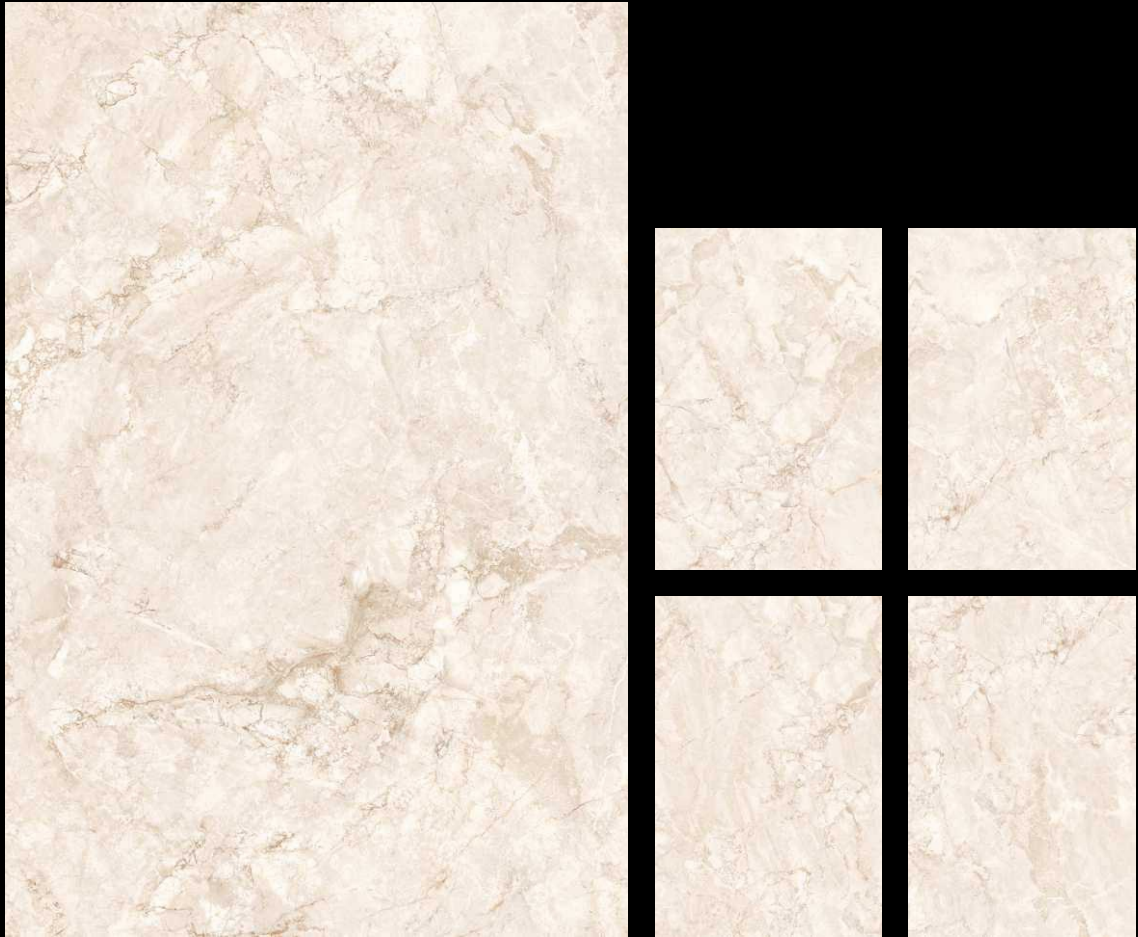

ELIAS

Finish | **GLOSSY**

Size | **800x1200MM**
800x1600MM

ELIAS CREMA

Random : 5