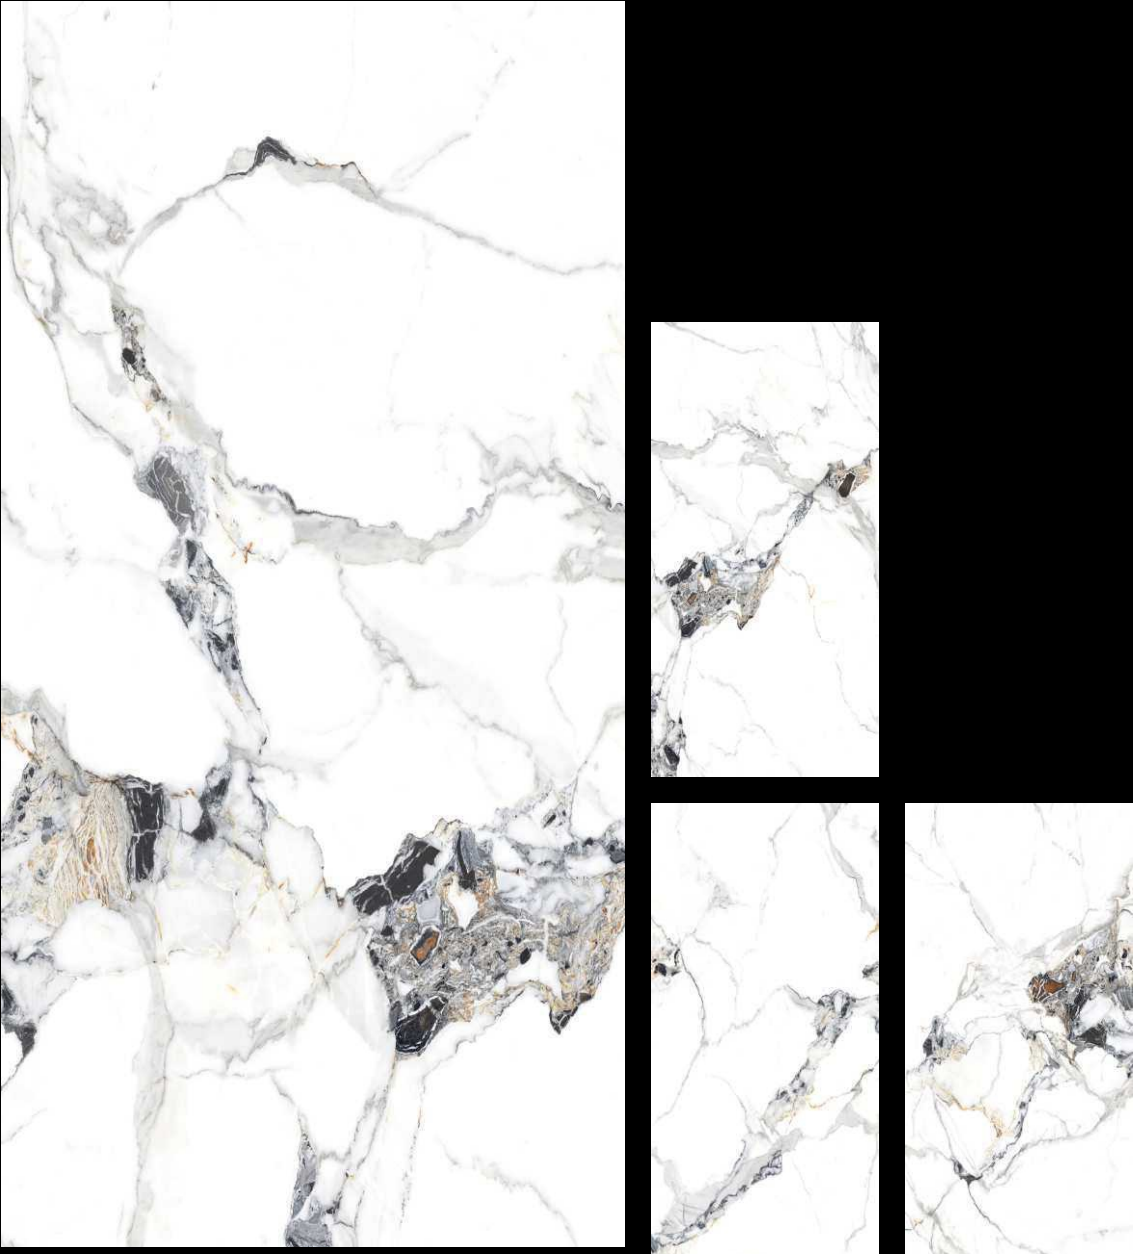

Finish | **GLOSSY**

Size | **800x1200MM**

800x1600MM

ZARA WHITE

Random : 4