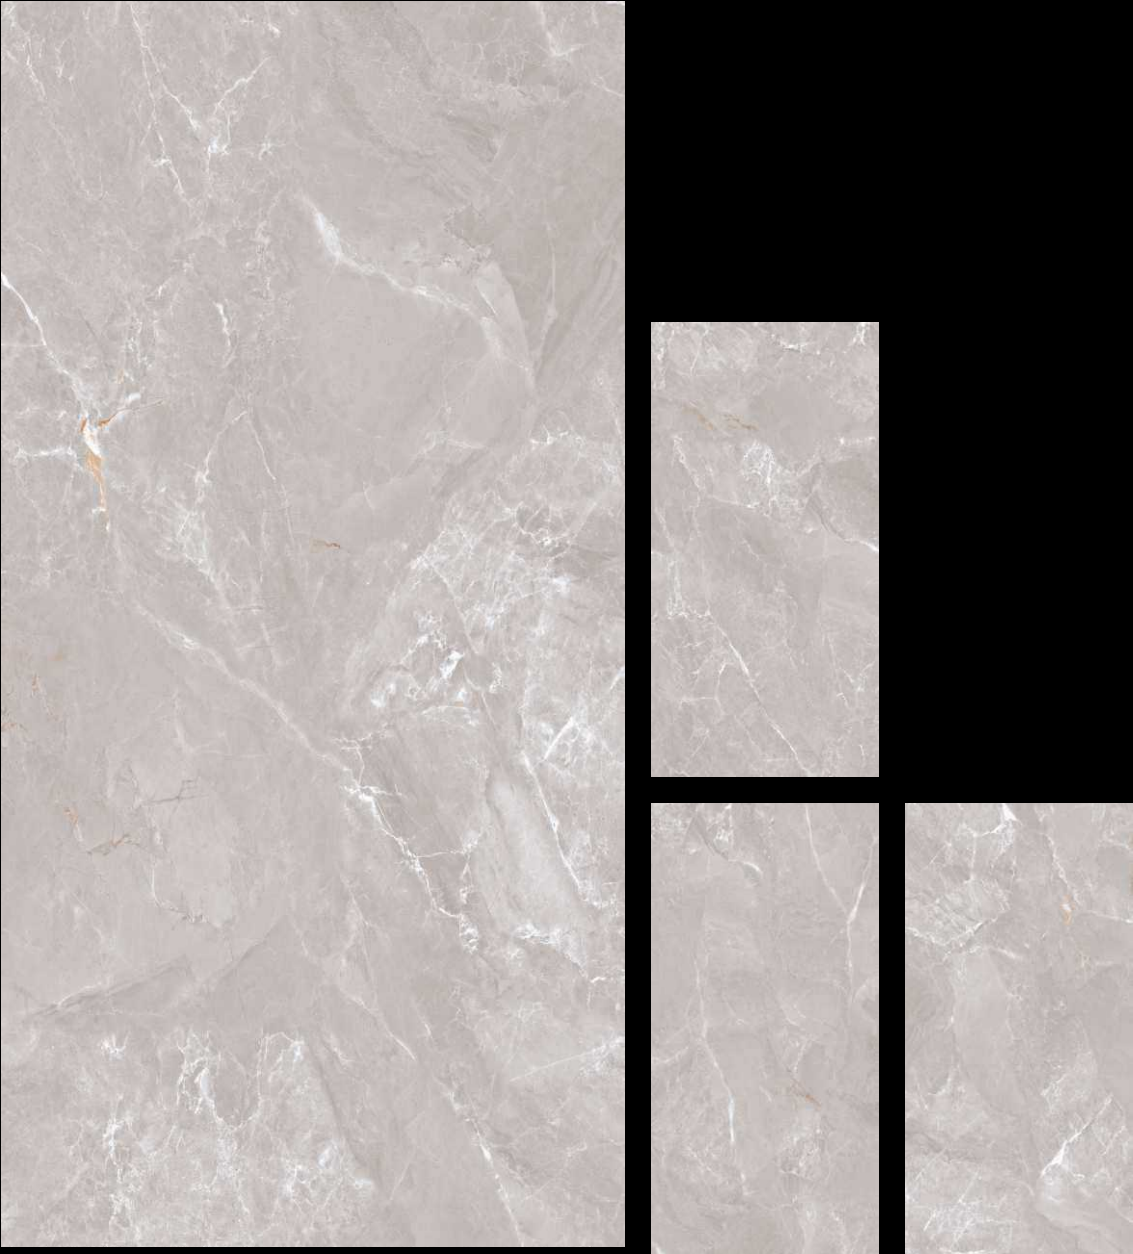

ENEZIA

Finish | **GLOSSY**

Size | **800x1200MM**
800x1600MM

ENEZIA LIGHT GREY Random : 4

Finish | **GLOSSY**

Size | **800x1200MM**
800x1600MM

ENEZIA LIGHT GREY Random : 4

VENEZIA LIGHT GREY