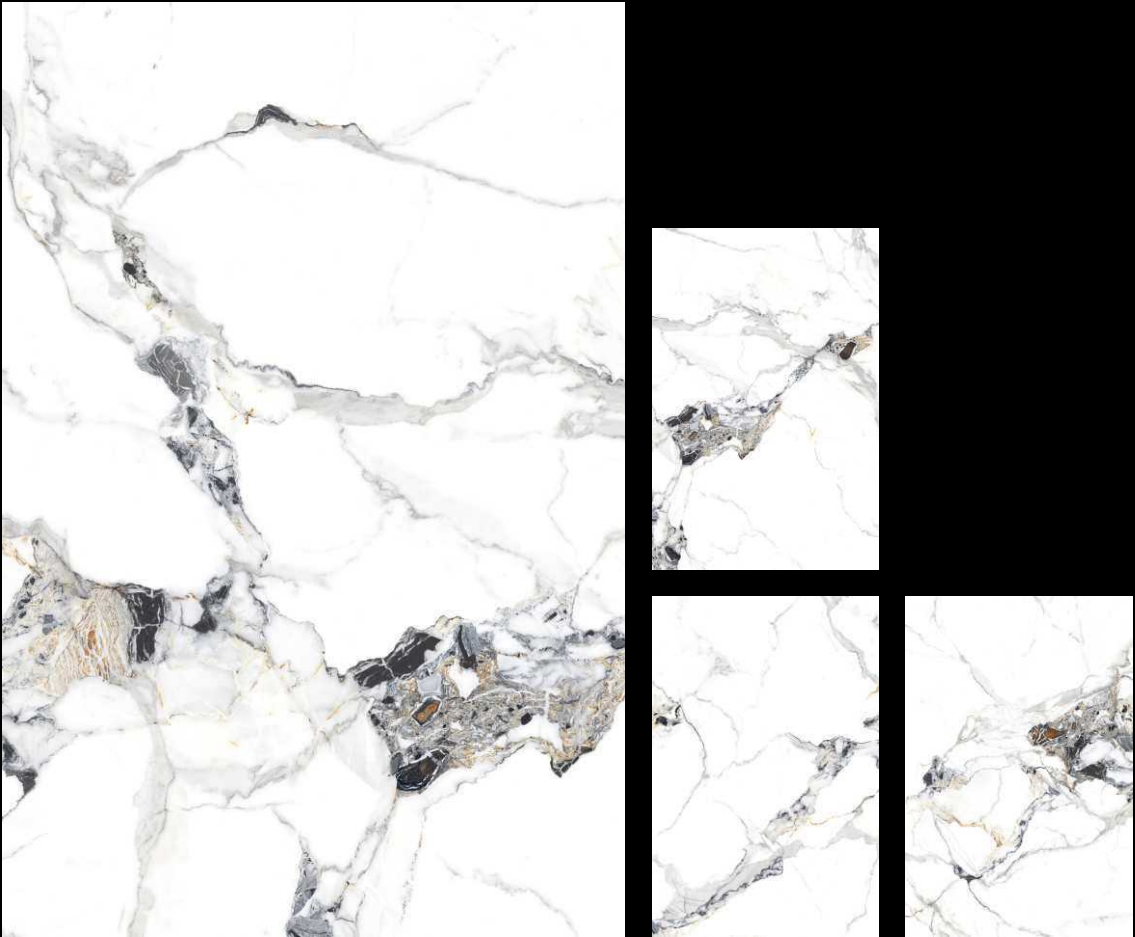

ZARA

Finish | **GLOSSY**

Size | **800x1200MM**

800x1600MM

ZARA WHITE

Random : 4

Finish | **GLOSSY**

Size | **800x1200MM**